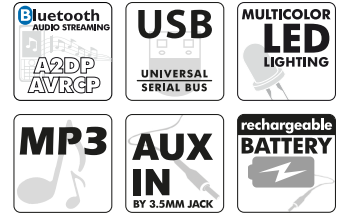

Equipped with RGB LED party lighting. Adjustable and switchable ON/OFF

Exploded view  
Omnidirectional sound  
Subwoofer on the bottom

incl.: two bump rubbers.  
To avoid possible damage  
(easy to remove and  
reinstall)

PORTABLE OMNIDIRECTIONAL  
BLUETOOTH® SPEAKER WITH  
AUX-IN, USB AND BUILT-IN BATTERY