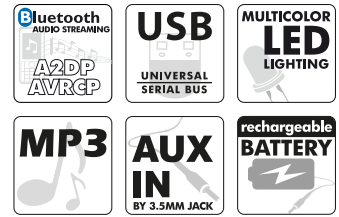

PORTABLE OMNIDIRECTIONAL  
BLUETOOTH® SPEAKER WITH  
AUX-IN, USB AND BUILT-IN BATTERY

## HPG 543BTL

- Wireless Bluetooth® technology (Up to 10m range - Bluetooth v4.2)
- Supports A2DP & AVRCP profile
- Plays USB (up to 32GB)
- TWS: Pair two HPG543BTL's for wider and louder sound
- 210W Max. total speaker power
- Built-in rechargeable battery 4400mAh - plays up to 4 hours
- Control buttons for: Play, pause, prev./vol -, next/vol+, mode, link
- Built-in 3.5mm audio input socket (for optional wired connection, cable incl.)
- Built-in 1/4"(6,3mm) Jack input for wired microphone (not included, HPG-MIC1 sold separately)
- Multi colored LED lighting
- Bump rubbers included
- Compatible with Bluetooth® smartphones, tablets, pc's and notebooks
- Charged via USB-C (cable included)
- Size: 215(W) x 215(D) x 387(H) mm

Equipped with RGB LED party lighting. Adjustable and switchable ON/OFF

Exploded view  
Omnidirectional sound  
Subwoofer on the bottom

incl.: two bump rubbers.  
To avoid possible damage  
(easy to remove and  
reinstall)